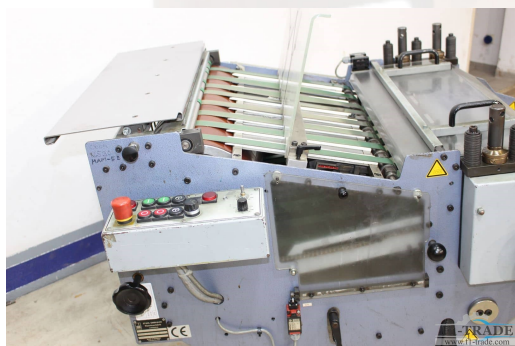

F1-TRADE GmbH - Zweifelsheimer Weg 19 - 91448 Emskirchen

F1-TRADE GmbH

Zweifelsheimer Weg 19
91448 Emskirchen
Tel.: +49 (0) 911 9493279
Fax.: +49 (0) 911 9493281
E-Mail: info@f1-trade.com
Internet: www.f1-trade.com
VAT-No. DE273938430

You are welcome to contact us by Messenger (WhatsApp-Telegram-Viber-Signal): +49(0)178-3648464
Visit our website for the latest used machinery: <https://f1-trade.com/machines-list>