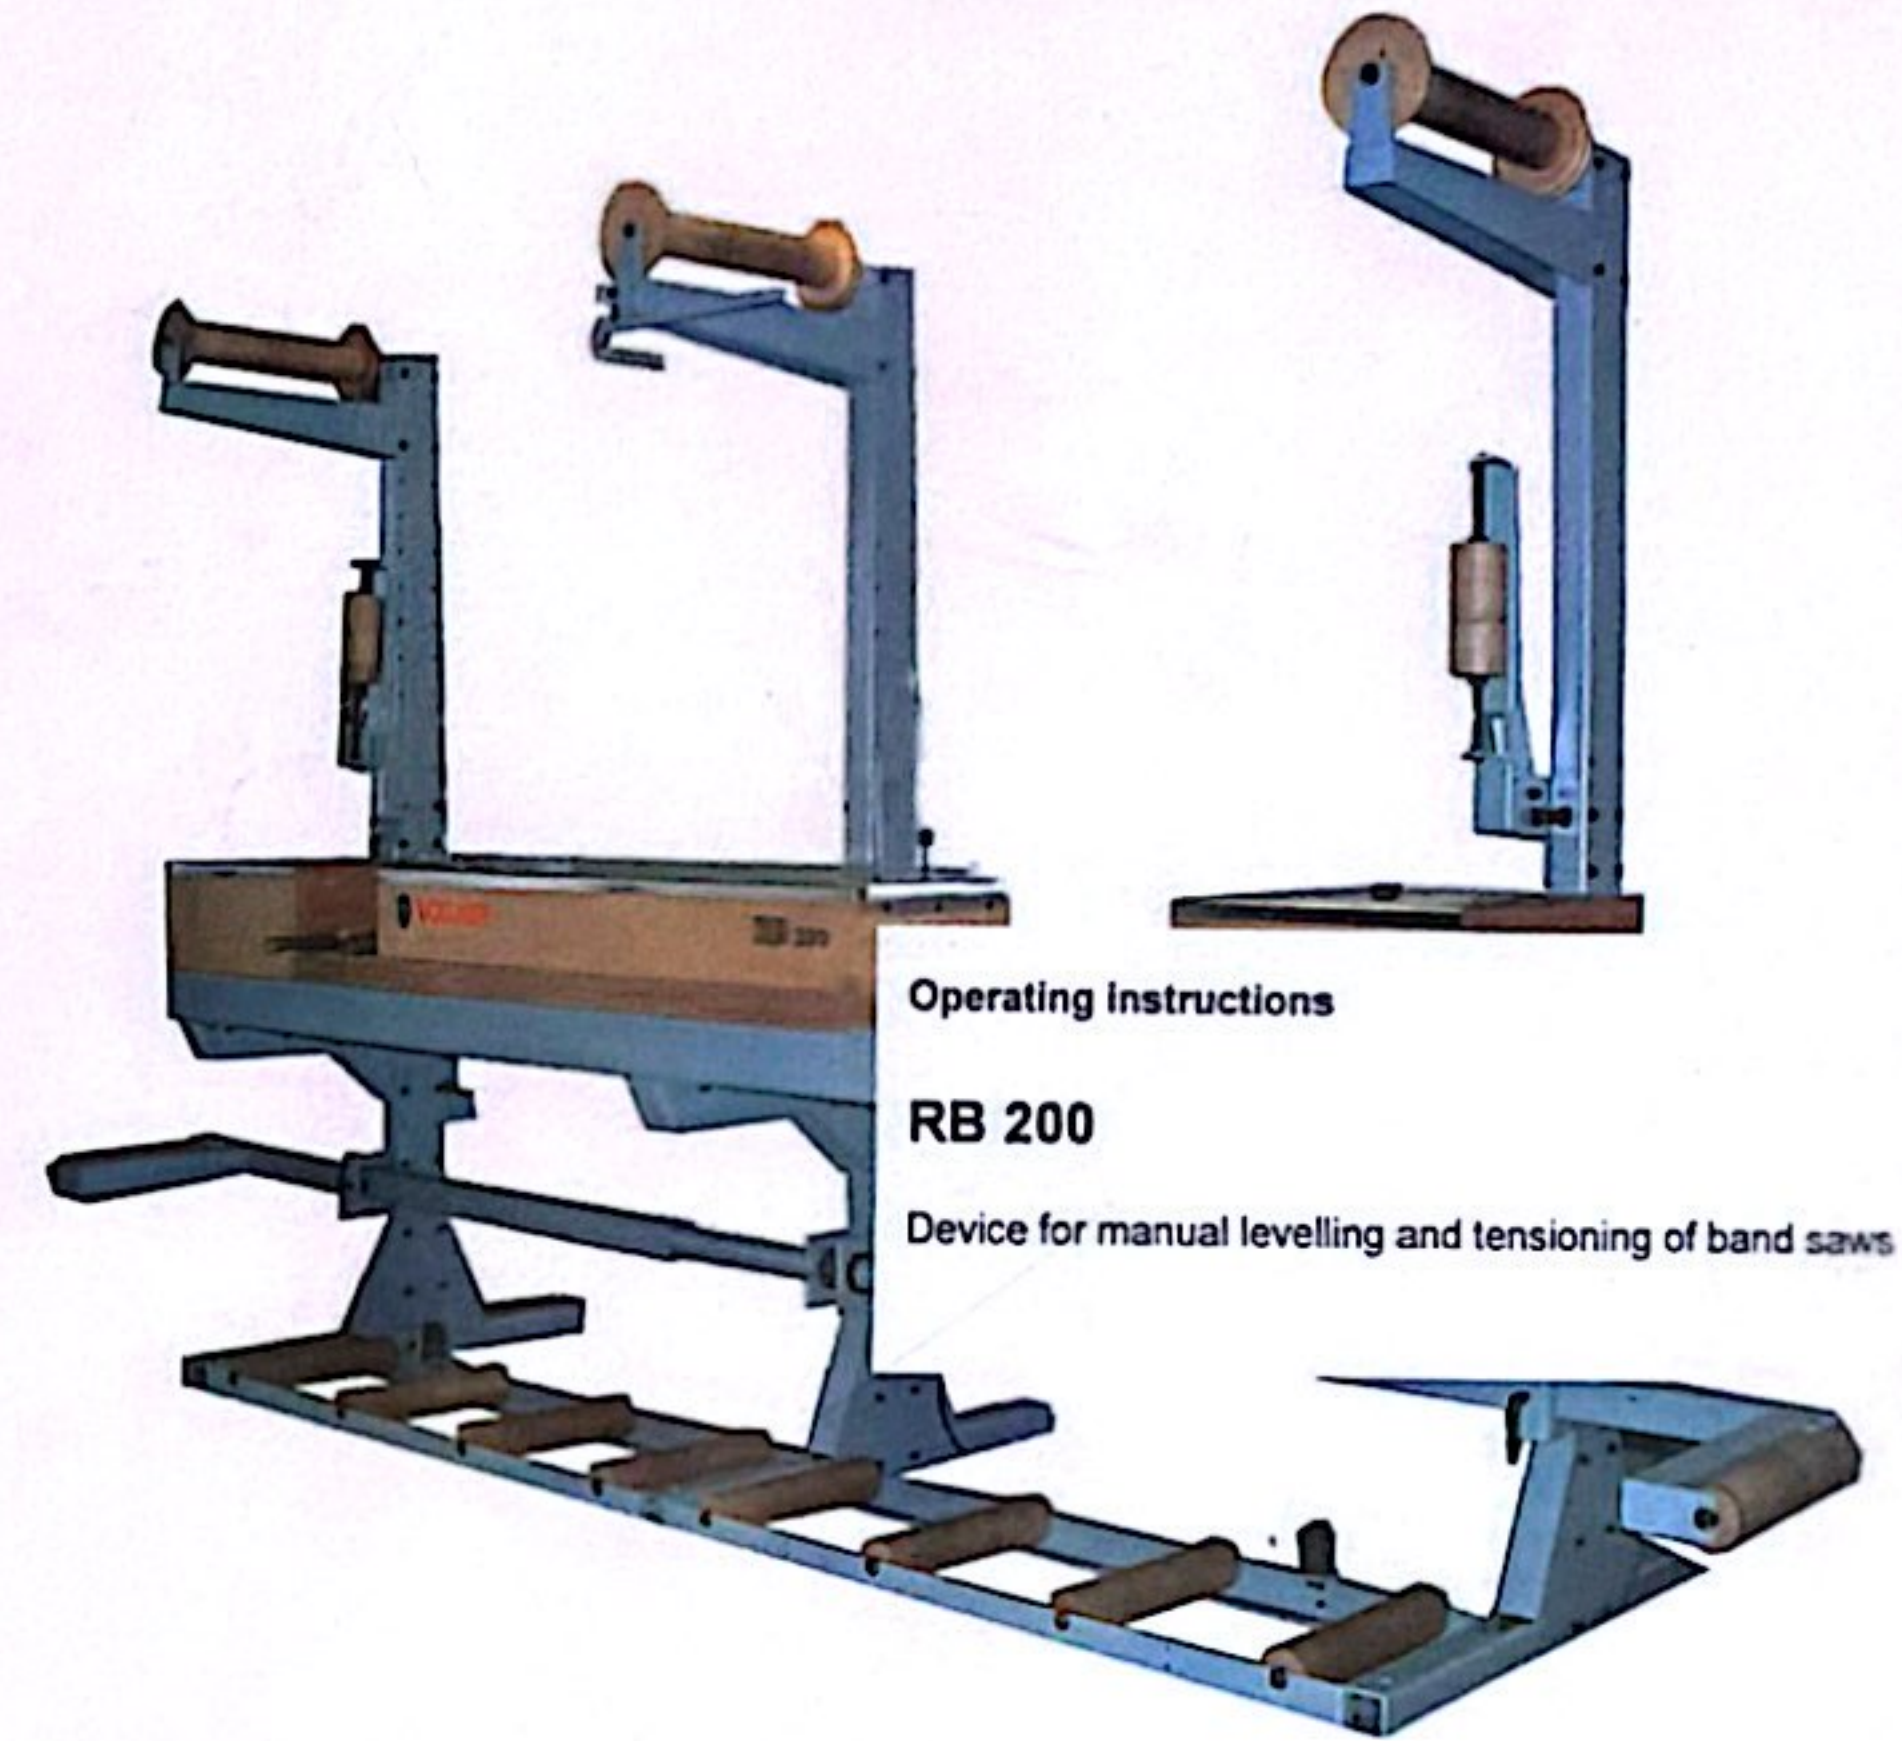

Operating Instructions

RW 200

Machine for levelling and tensioning of band saws

© copyright

Operating Instructions

RB 200

Device for manual levelling and tensioning of band saws

© copyright