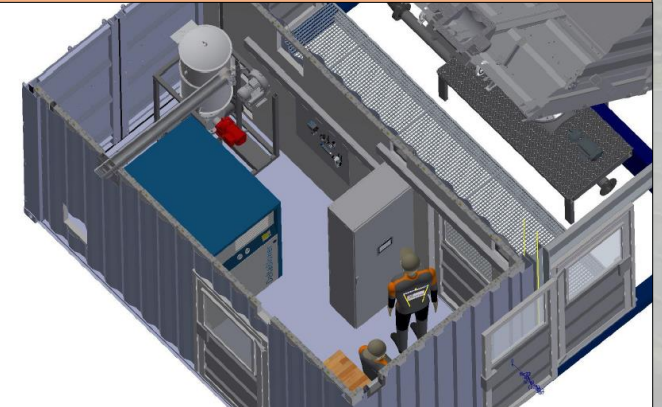

Technology Container

Weatherproof
Mobile handling of your processes
Outfitted according to customer requirements