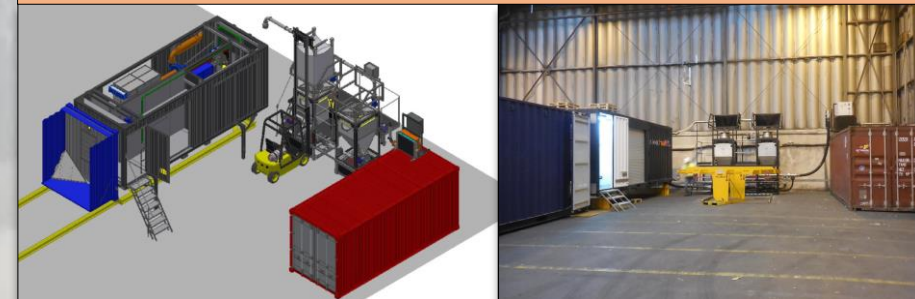

Container loading with Big Bag double unloading module