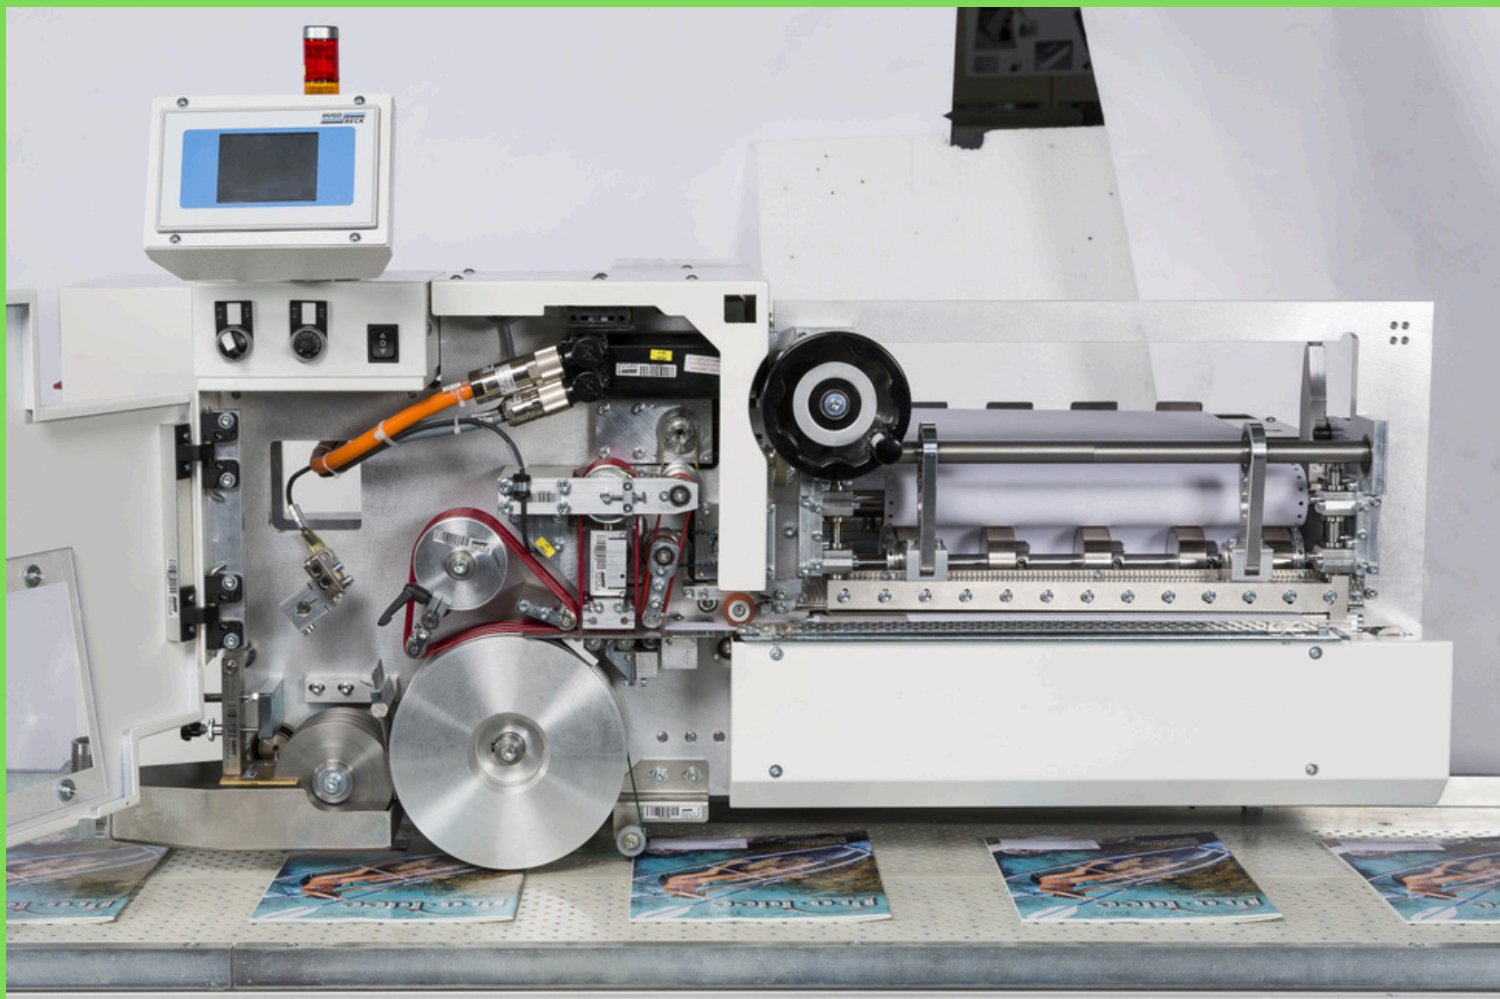

For sale

Hugo Beck ADE 28