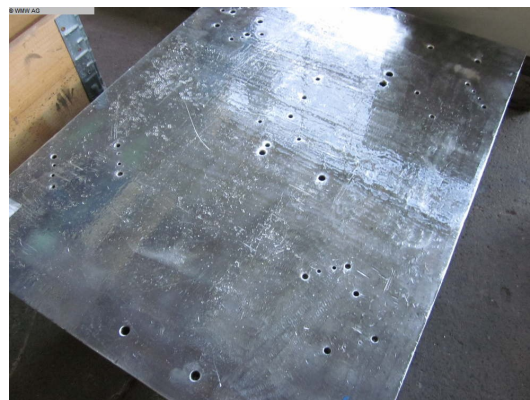

Surface Plate

WMW 800x300

stock-no.: 1100091
type of machine: Surface Plate
make: WMW
type: 800x300
year of manufacture: -
type of control: conventional
country of origin: Germany
storage location: Leipzig 3
delivery time: immediately
freight basis: EXW, free on truck unpacked
price: on request

technical details

table length:	800 mm
table width:	300 mm
table height:	130 mm
weight of the machine approx.:	55 kg
space requirements of the machine approx.:	0,8x0,3x0,13 m

additional information

surface plate does have holes!