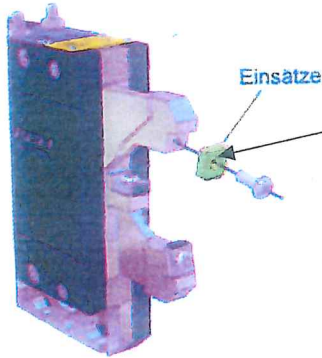

3 pieces pads with PCD ( PKD ) plate for our Arobotech Auto rest sistem  
MODEL GR-055V , SERIAL No. : 3043601

+ 3 pieces of screws

Pad with PCD plate