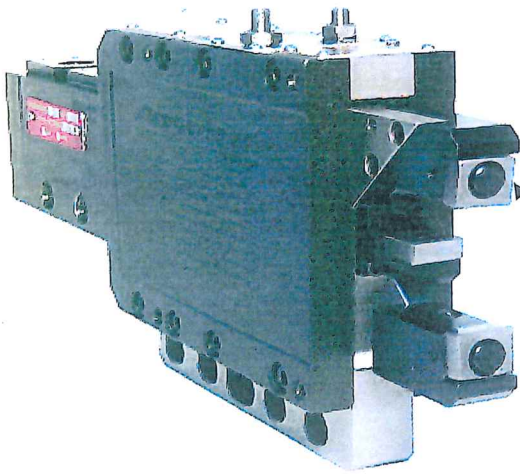

3 pieces pads with PCD ( PKD ) plate for our Arobotech Auto rest sistem  
MODEL GR-055V , SERIAL No. : 3043601

+ 3 pieces of screws

Pad with PCD plate