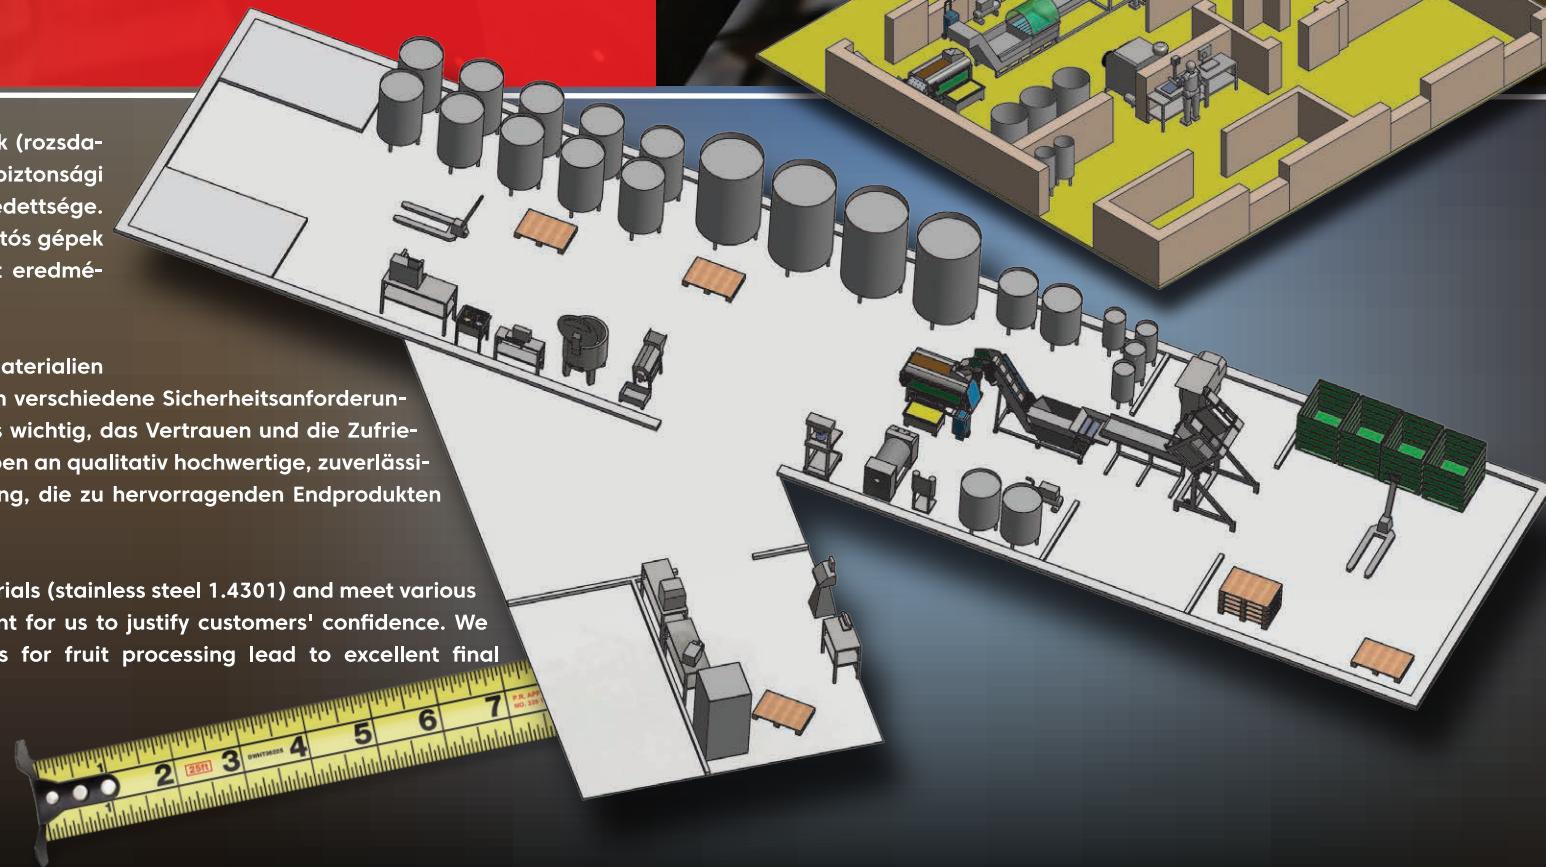

Termékeink minőségi alapanyagokból készülnek (rozsdamentes acél 1.4301) és megfelelnek számos biztonsági feltételnek. Számunkra fontos az ügyfeleink elégedettsége. Hiszünk abban, hogy a minőségi, megbízható és tartós gépek a gyümölcs feldolgozásához kiváló végtermékeket eredményeznek.

Unsere Produkte werden aus den besten Materialien (rostfreier Edelstahl 1.4301) hergestellt und erfüllen verschiedene Sicherheitsanforderungen und Standards, auf die wir stolz sind. Es ist uns wichtig, das Vertrauen und die Zufriedenheit unserer Kunden zu gewährleisten. Wir glauben an qualitativ hochwertige, zuverlässige und langlebige Maschinen zur Fruchtverarbeitung, die zu hervorragenden Endprodukten führen.

Our products are made from the finest materials (stainless steel 1.4301) and meet various security requirements and standards. It is important for us to justify customers' confidence. We believe in quality, reliable and durable machines for fruit processing lead to excellent final products.