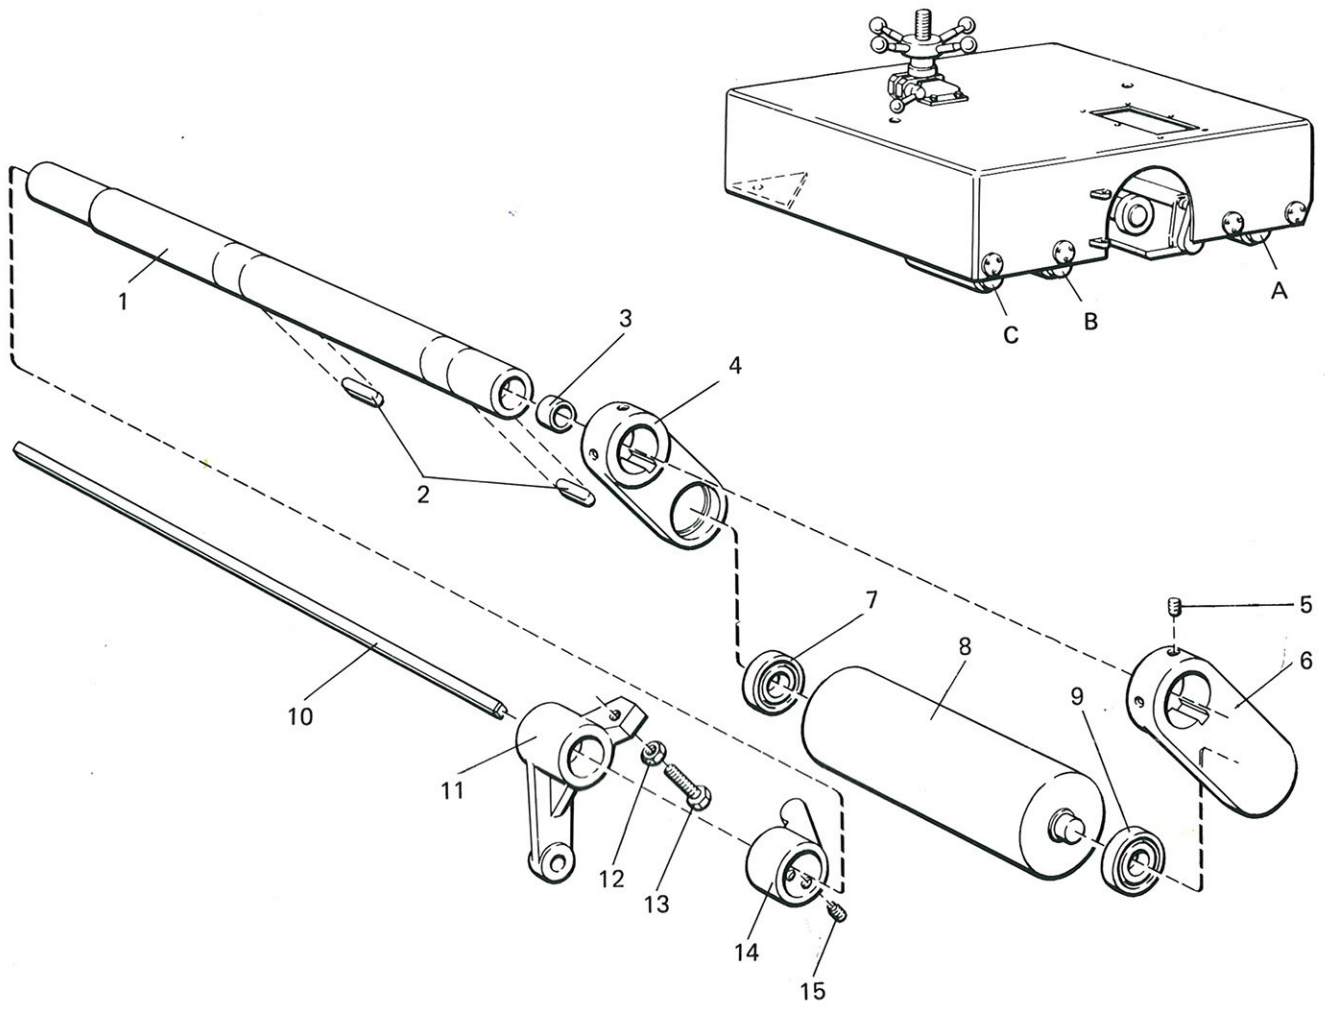

SM-80	SM-90	SM-105B SM-130
1	2900172	2900174	2900176
2	9907455	9907455	9907455
3	ø28/20x20 SMS 777	ø28/20x20 SMS 777	ø28/20x20 SMS 777
4	2900160	2900160	2900160
5	SK6SS 10x10	SK6SS 10x10	SK6SS 10x10
6	2900160	2900160	2900160
7	9908375	9908375	9908375
8	2900149	2900152	2900152
9	9908375	9908375	9908375
10	2900167	2900168	2900169
11A	2900186	2900186	2900184
B	2900187	2900188	2900185
C	2900188	2900188	2900185
12	9933010	9933010	9933010
13	M6S 10x45*	M6S 10x45*	M6S 10x45*
14A	2900179	2900179	2900179
B	2900181	2900180	2900180
C	2900180	2900180	2900180
15	9929753	9929753	9929753

* Helgängad
Fully threaded
Ganzgewinde