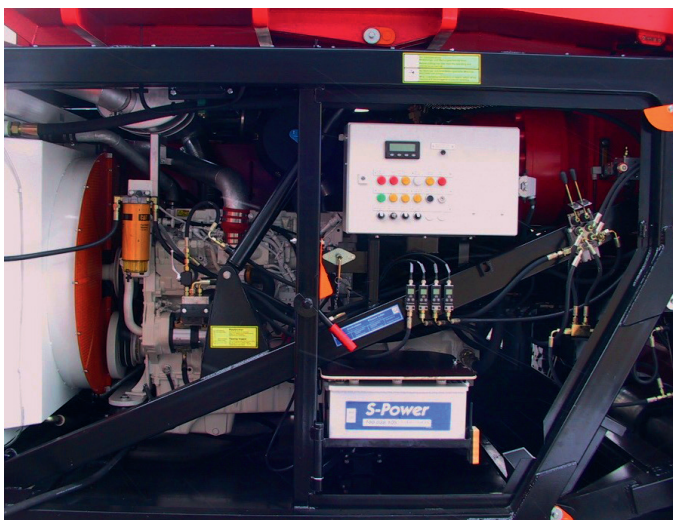

# ORIGINAL HAMMEL primary shredder VB 750 D

**HAMMEL**  
RECYCLINGTECHNIK

## MACHINE

engine	diesel engine CAT C9
power	approx. 350 PS

## VERSION

- mobile hook lift frame
- wheel axle with drawbar
- permanent-overbelt magnet
- remote control