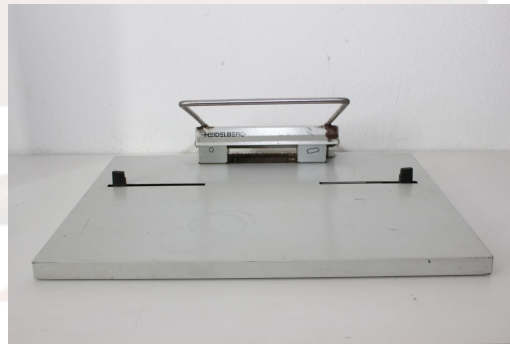

F1-TRADE GmbH - Zweifelsheimer Weg 19 - 91448 Emskirchen

F1-TRADE GmbH

Zweifelsheimer Weg 19
91448 Emskirchen
Tel.: +49 (0) 911 9493279
Fax.: +49 (0) 911 9493281
E-Mail: info@f1-trade.com
Internet: www.f1-trade.com
VAT-No. DE273938430

You are welcome to contact us by Messenger (WhatsApp-Telegram-Viber-Signal): +49(0)178-3648464
Visit our website for the latest used machinery: <https://f1-trade.com/machines-list>