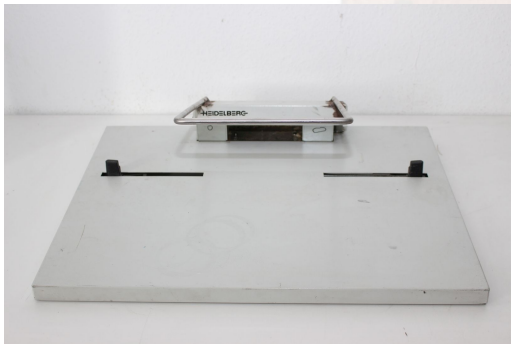

F1-TRADE GmbH - Zweifelsheimer Weg 19 - 91448 Emskirchen

F1-TRADE GmbH

Zweifelsheimer Weg 19
91448 Emskirchen
Tel.: +49 (0) 911 9493279
Fax.: +49 (0) 911 9493281
E-Mail: info@f1-trade.com
Internet: www.f1-trade.com
VAT-No. DE273938430

You are welcome to contact us by Messenger (WhatsApp-Telegram-Viber-Signal): +49(0)178-3648464
Visit our website for the latest used machinery: <https://f1-trade.com/machines-list>