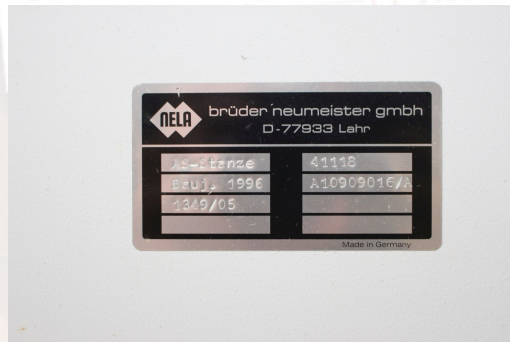

F1-TRADE GmbH - Zweifelsheimer Weg 19 - 91448 Emskirchen

F1-TRADE GmbH

Zweifelsheimer Weg 19
91448 Emskirchen
Tel.: +49 (0) 911 9493279
Fax.: +49 (0) 911 9493281
E-Mail: info@f1-trade.com
Internet: www.f1-trade.com
VAT-No. DE273938430

You are welcome to contact us by Messenger (WhatsApp-Telegram-Viber-Signal): +49(0)178-3648464
Visit our website for the latest used machinery: <https://f1-trade.com/machines-list>