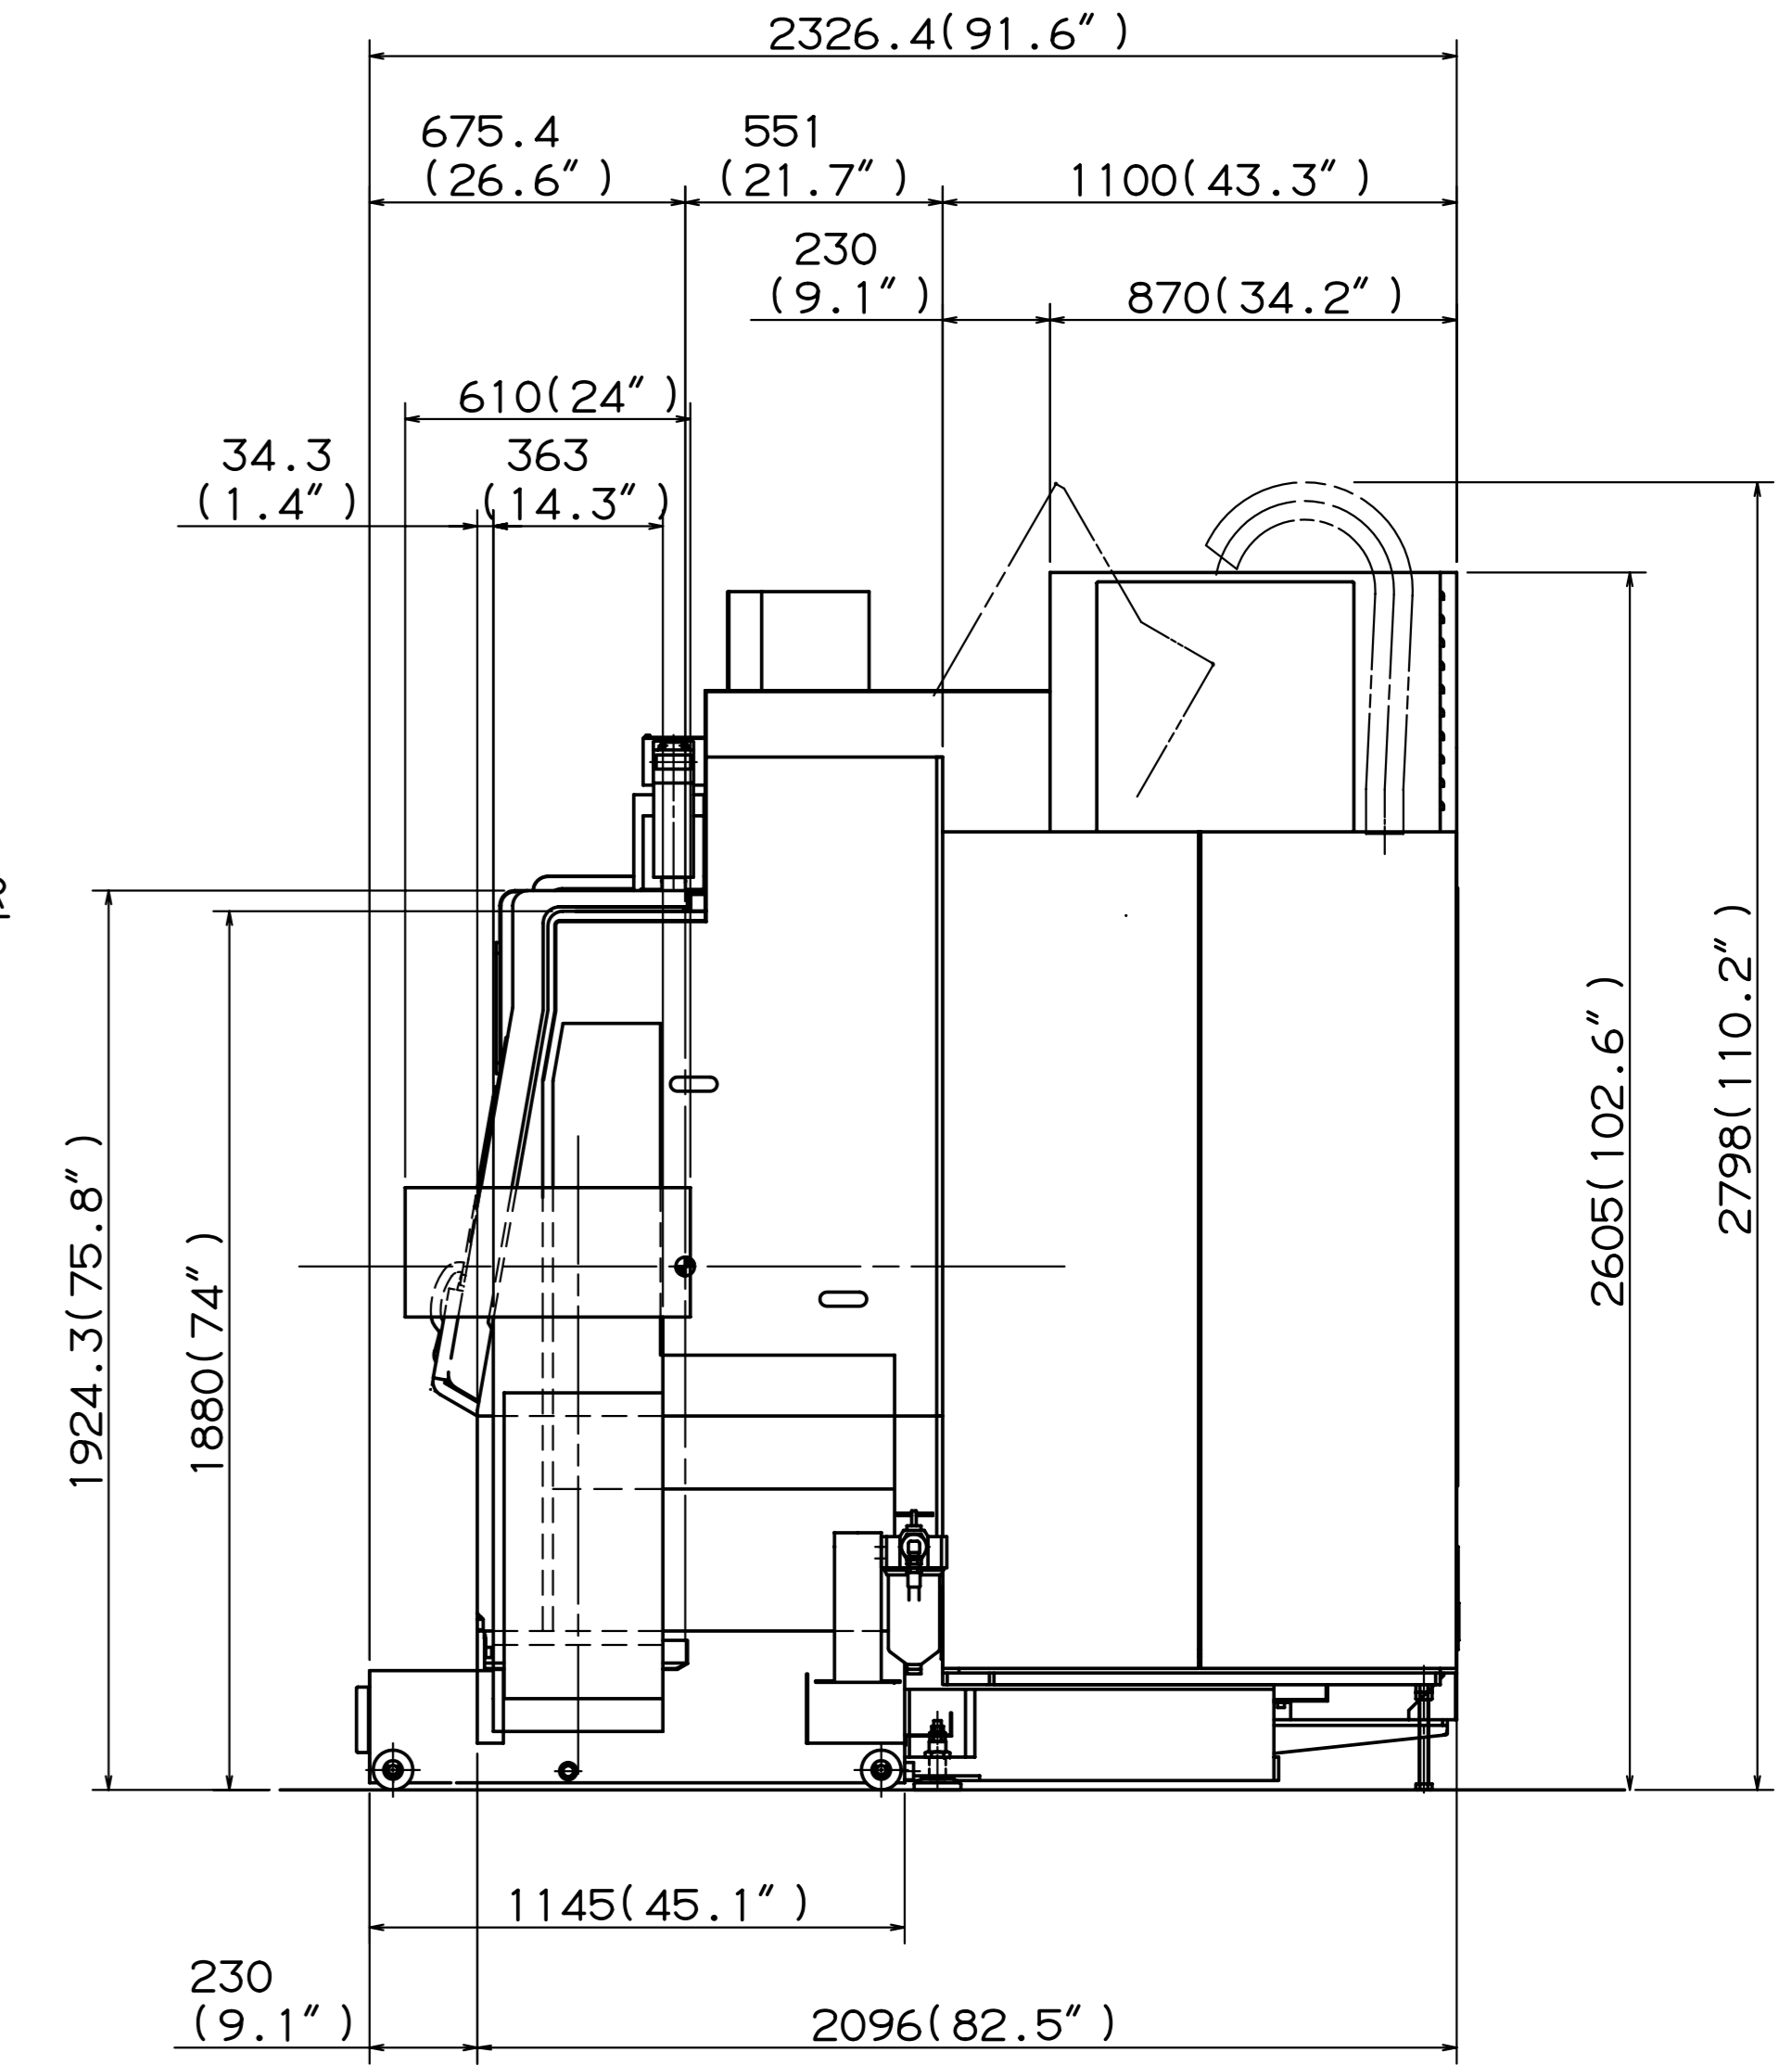

< 量産 >
< MASS PRODUCTION >

THIRD ANGLE PROJECTION			
APP'D	CHK'D	DSGN	DRAWING
			04.Nov.03 SAGA
SCALE		NAME	
1/15		TOTAL VIEW	
JPN/YMC/YME 1500U		INTE300 II/400 II/300 III S	
40 TOOLS MAGAZINE WITH CHIP CONVEYOR			
QTY	DATE	DC NO.	SIGN
0	374	GV	A023
DRAWING NO.