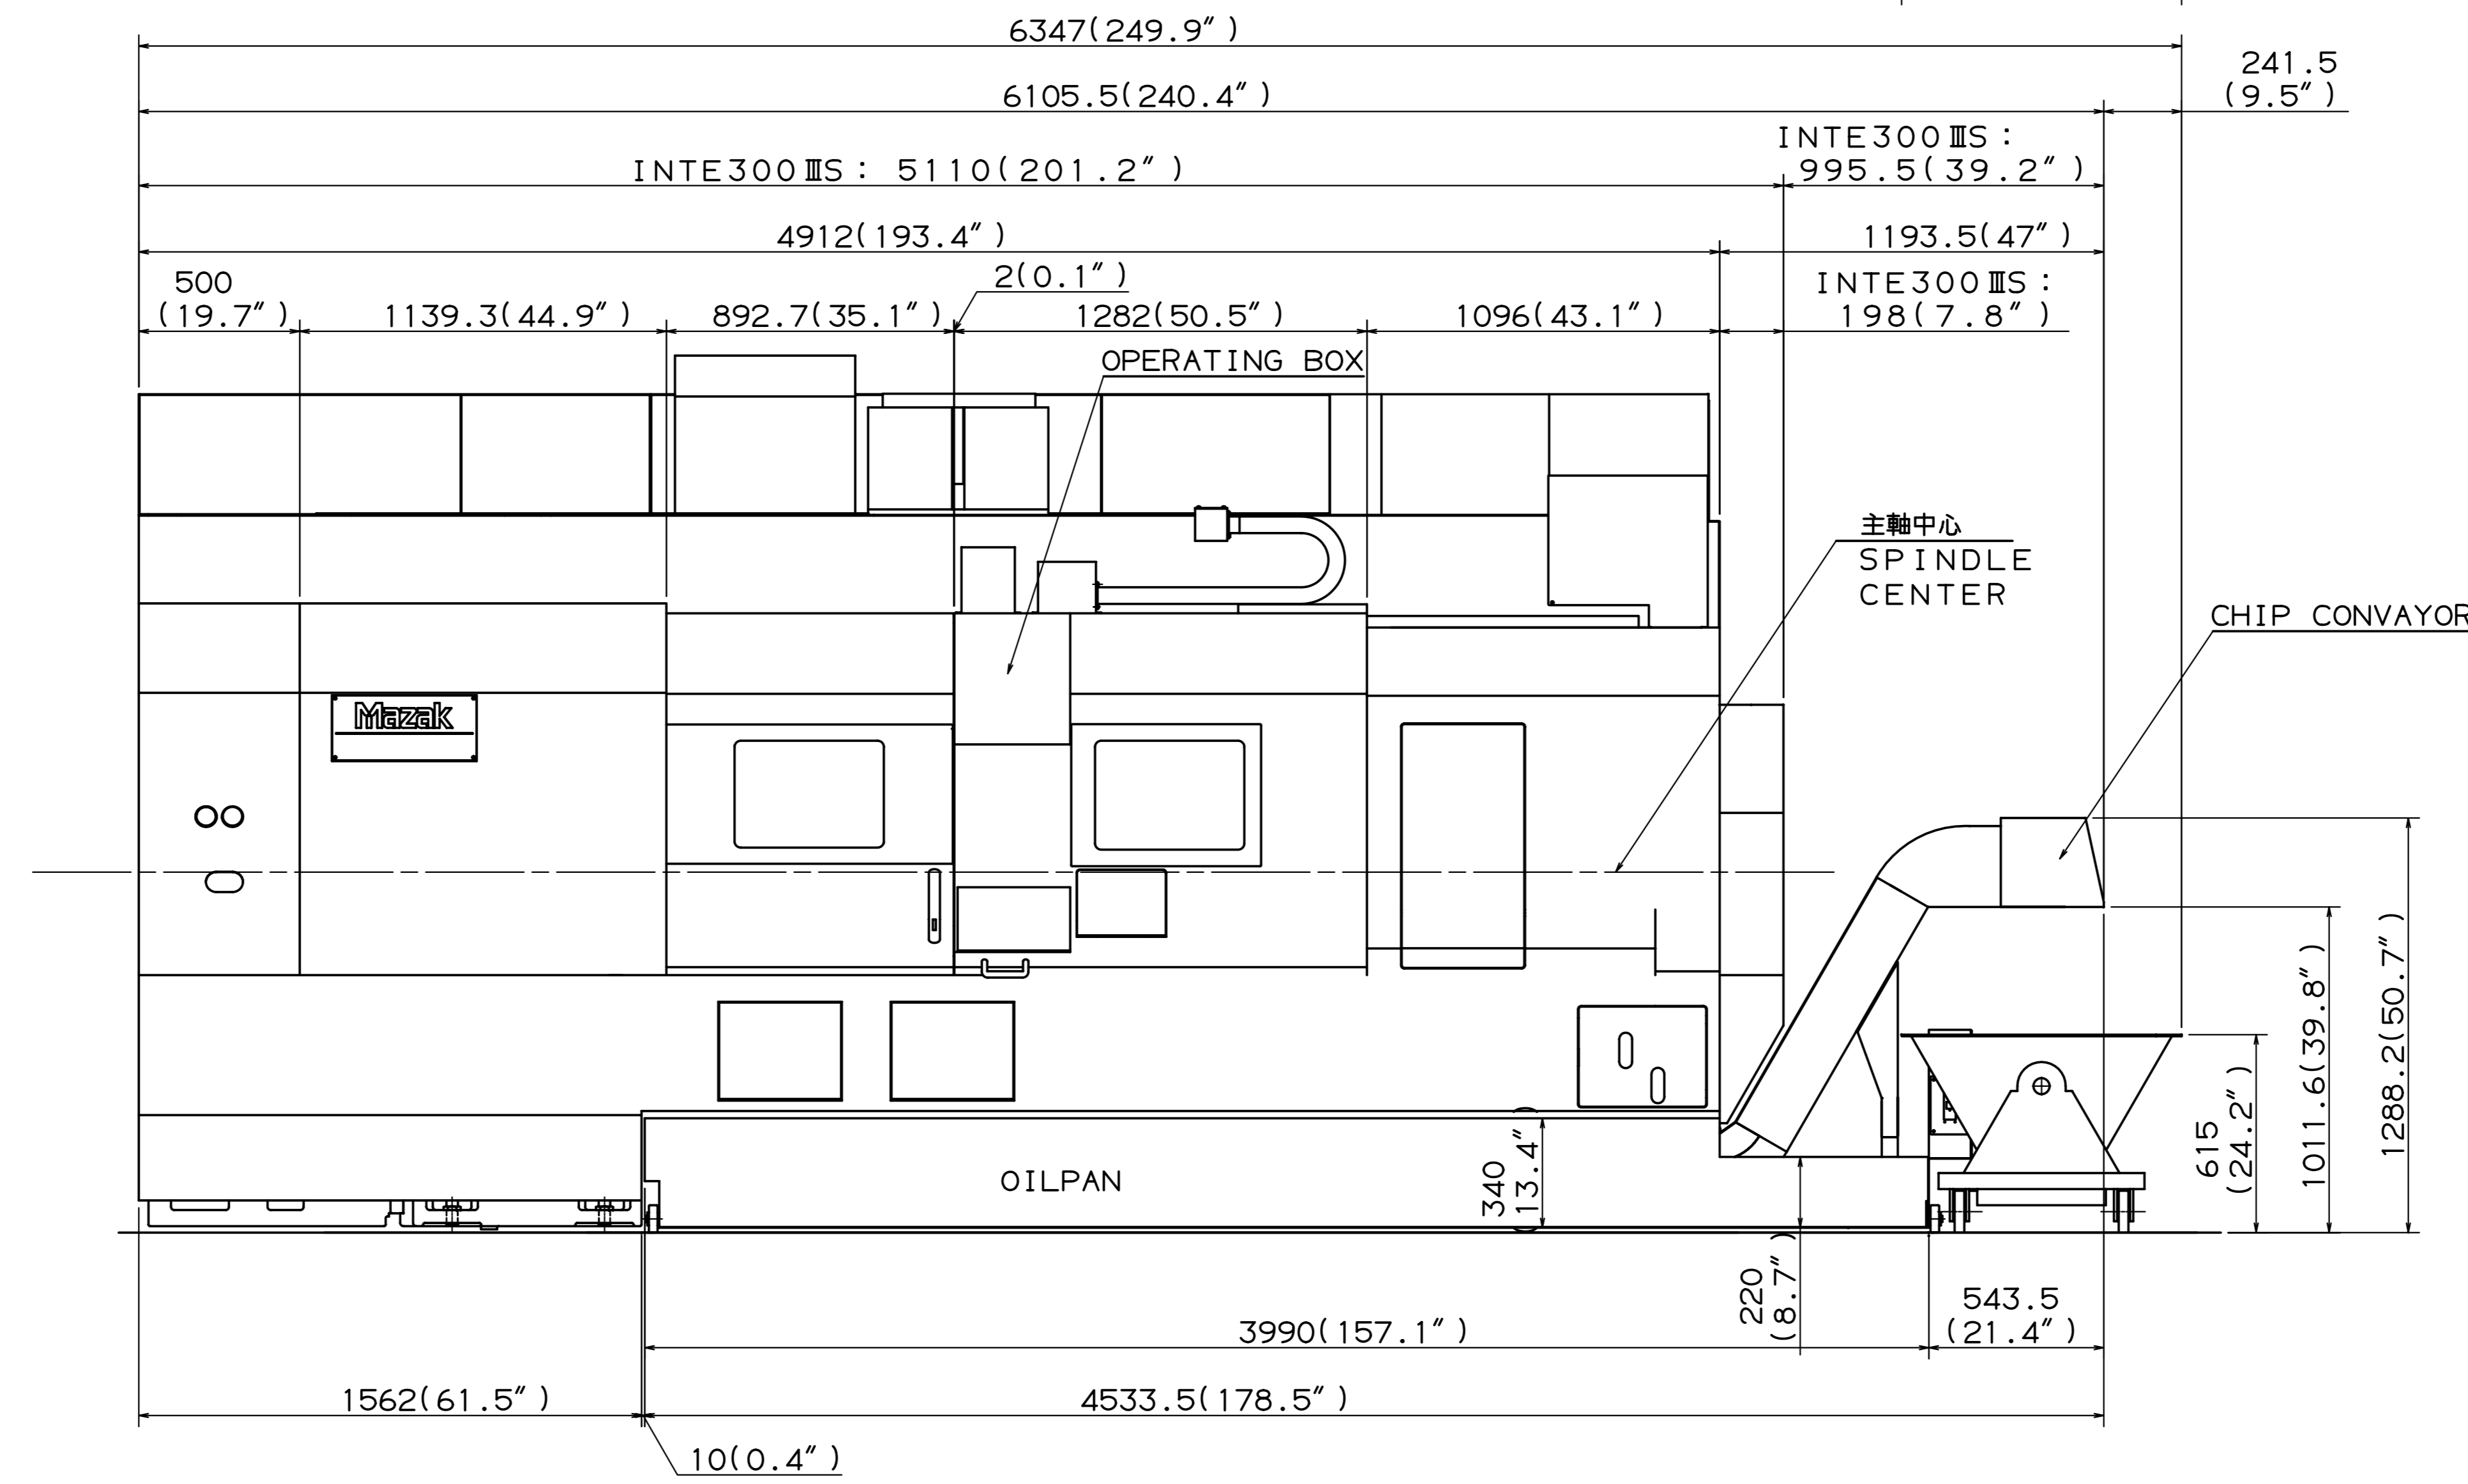

< 量産 >
< MASS PRODUCTION >

THIRD ANGLE PROJECTION			
APP'D	CHK'D	DSGN	DRAWING
			04.Nov.03 SAGA
SCALE		NAME	
1/15		TOTAL VIEW	
JPN/YMC/YME 1500U		INTE300 II/400 II/300 III S	
40 TOOLS MAGAZINE WITH CHIP CONVEYOR			
QTY	DATE	DC NO.	SIGN
0	374	GV	A023
DRAWING NO.