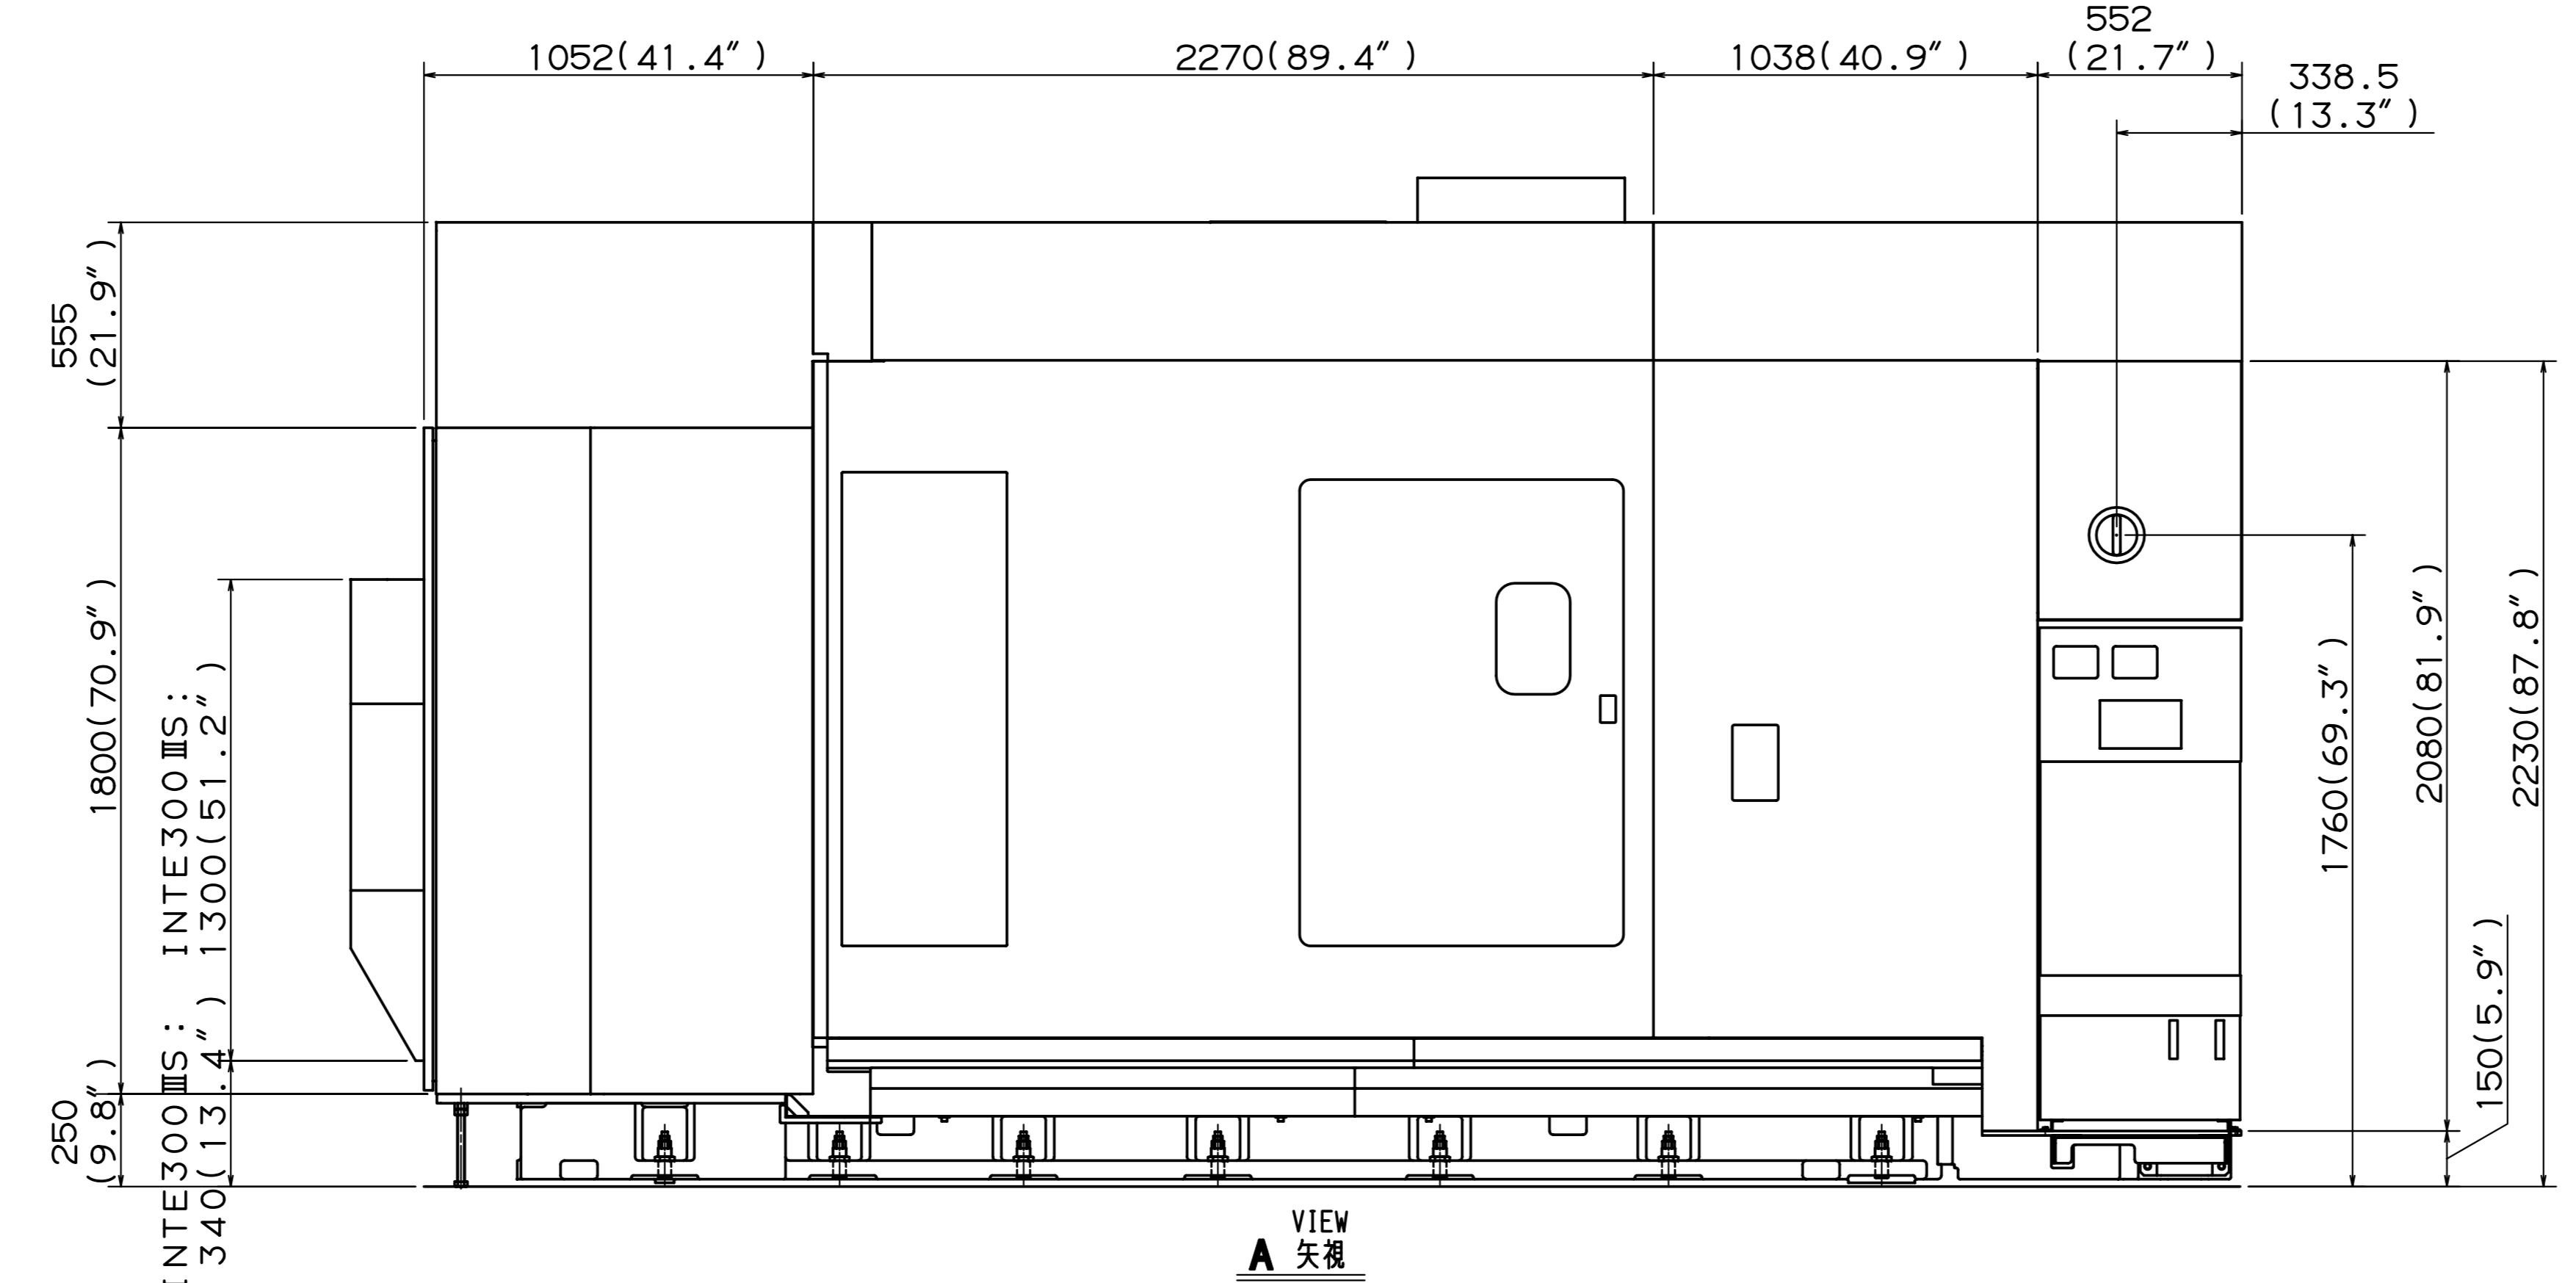

< 量産 >
< MASS PRODUCTION >

THIRD ANGLE PROJECTION			
APP'D	CHK'D	DSGN	DRAWING
			04.Nov.03 SAGA
SCALE		NAME	
1/15		TOTAL VIEW	
JPN/YMC/YME 1500U		INTE300 II/400 II/300 III S	
40 TOOLS MAGAZINE WITH CHIP CONVEYOR			
QTY	DATE	DC NO.	SIGN
0	374	GV	A023
DRAWING NO.