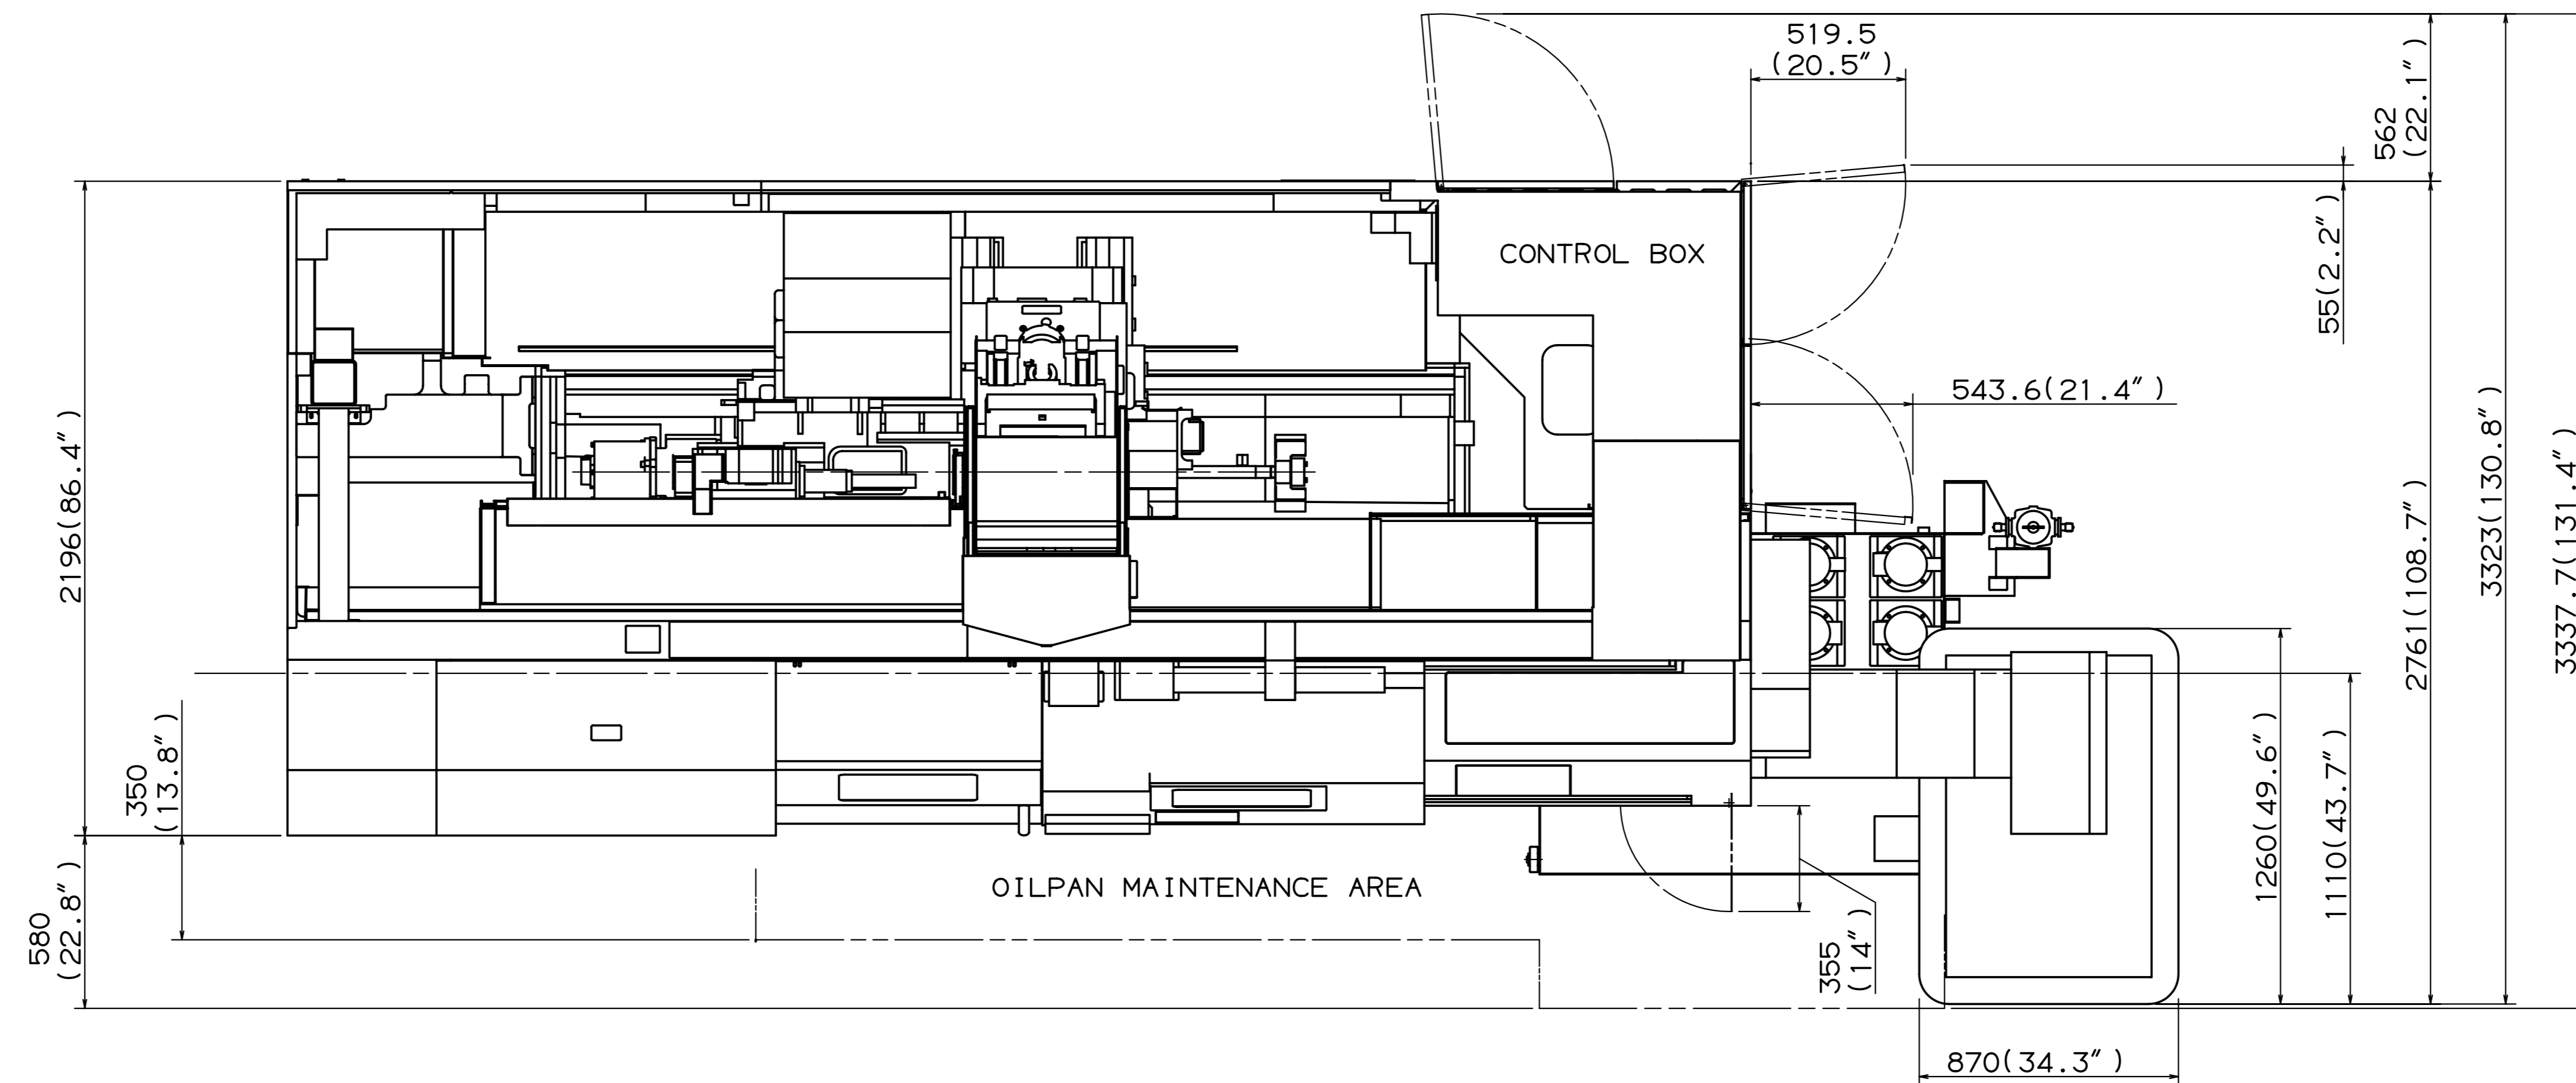

< 量産 >
< MASS PRODUCTION >

THIRD ANGLE PROJECTION			
APP'D	CHK'D	DSGN	DRAWING
			04.Nov.03 SAGA
SCALE		NAME	
1/15		TOTAL VIEW	
JPN/YMC/YME 1500U		INTE300 II/400 II/300 III S	
40 TOOLS MAGAZINE WITH CHIP CONVEYOR			
QTY	DATE	DC NO.	SIGN
0	374	GV	A023
DRAWING NO.