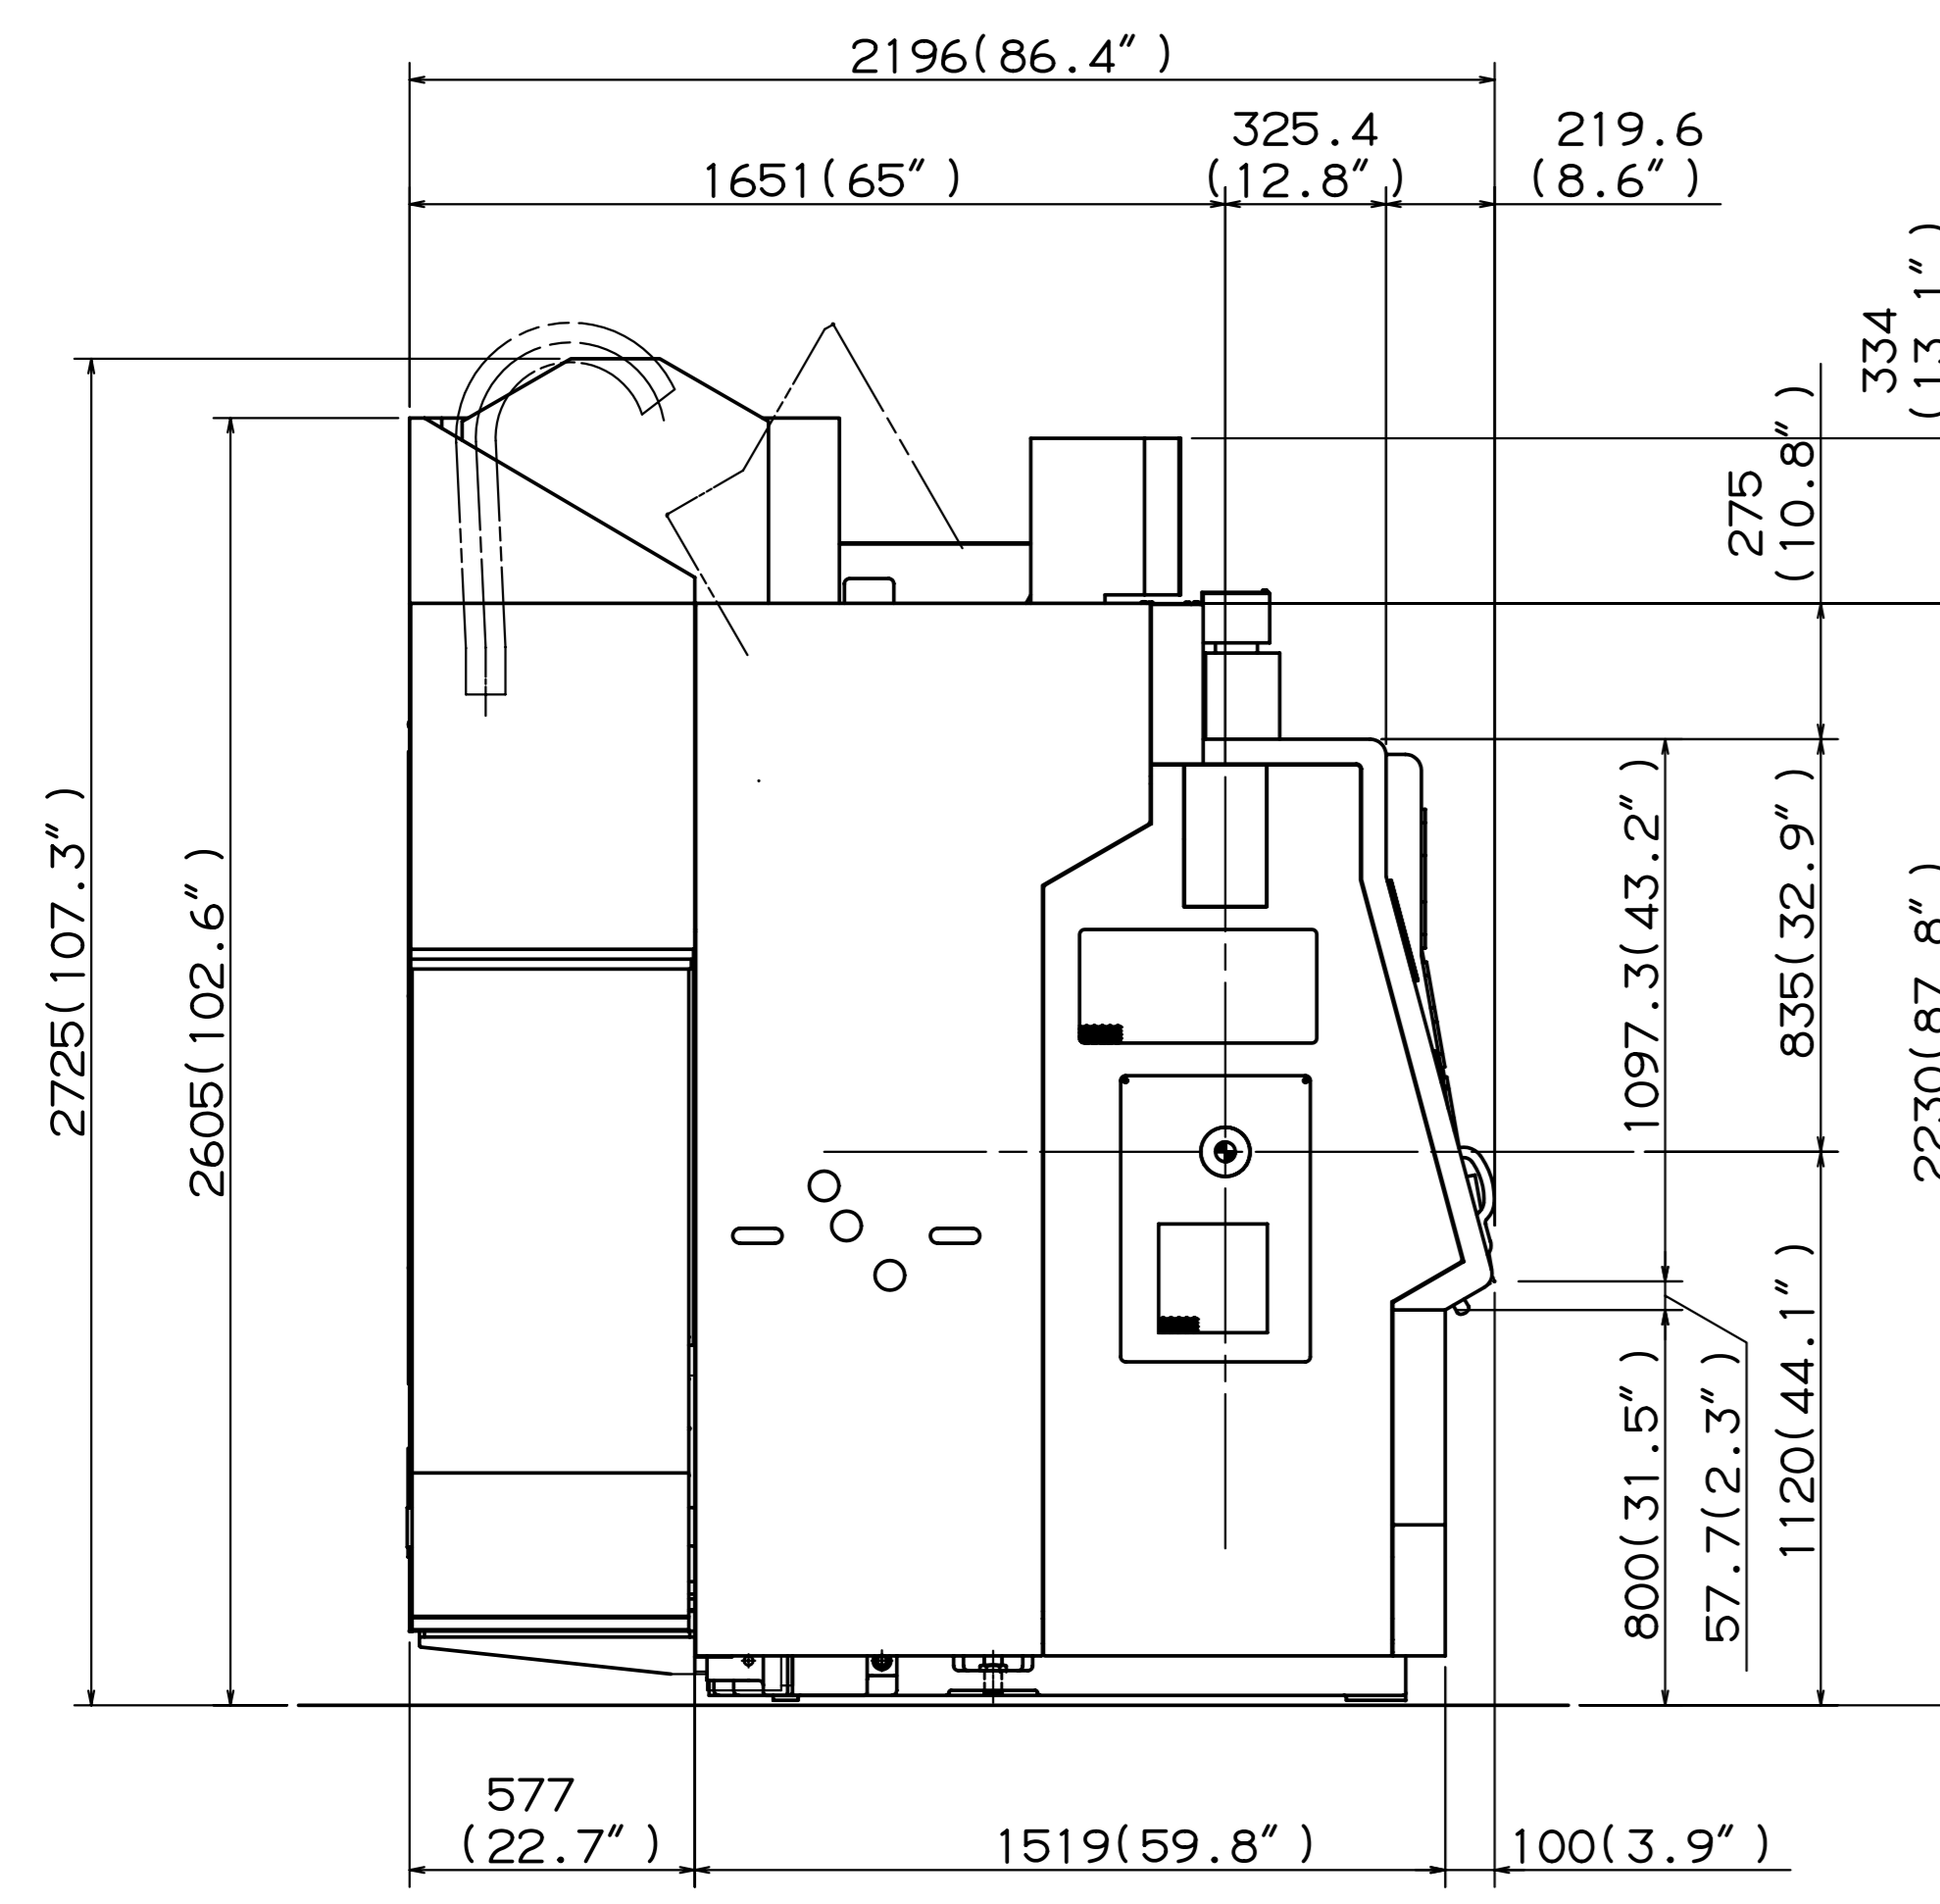

< 量産 >
< MASS PRODUCTION >

THIRD ANGLE PROJECTION			
APP'D	CHK'D	DSGN	DRAWING
			04.Nov.03 SAGA
SCALE		NAME	
1/15		TOTAL VIEW	
JPN/YMC/YME 1500U		INTE300 II/400 II/300 III S	
40 TOOLS MAGAZINE WITH CHIP CONVEYOR			
QTY	DATE	DC NO.	SIGN
0	374	GV	A023
DRAWING NO.