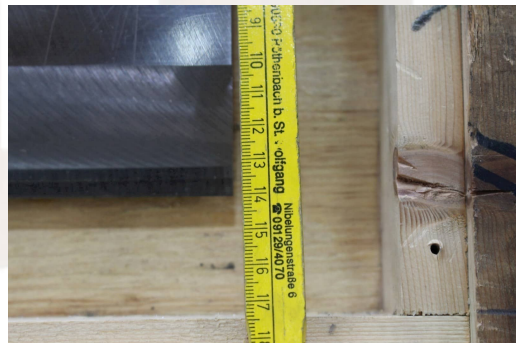

F1-TRADE GmbH - Zweifelsheimer Weg 19 - 91448 Emskirchen

F1-TRADE GmbH

Zweifelsheimer Weg 19
91448 Emskirchen
Tel.: +49 (0) 911 9493279
Fax.: +49 (0) 911 9493281
E-Mail: info@f1-trade.com
Internet: www.f1-trade.com
VAT-No. DE273938430

You are welcome to contact us by Messenger (WhatsApp-Telegram-Viber-Signal): +49(0)178-3648464
Visit our website for the latest used machinery: <https://f1-trade.com/machines-list>